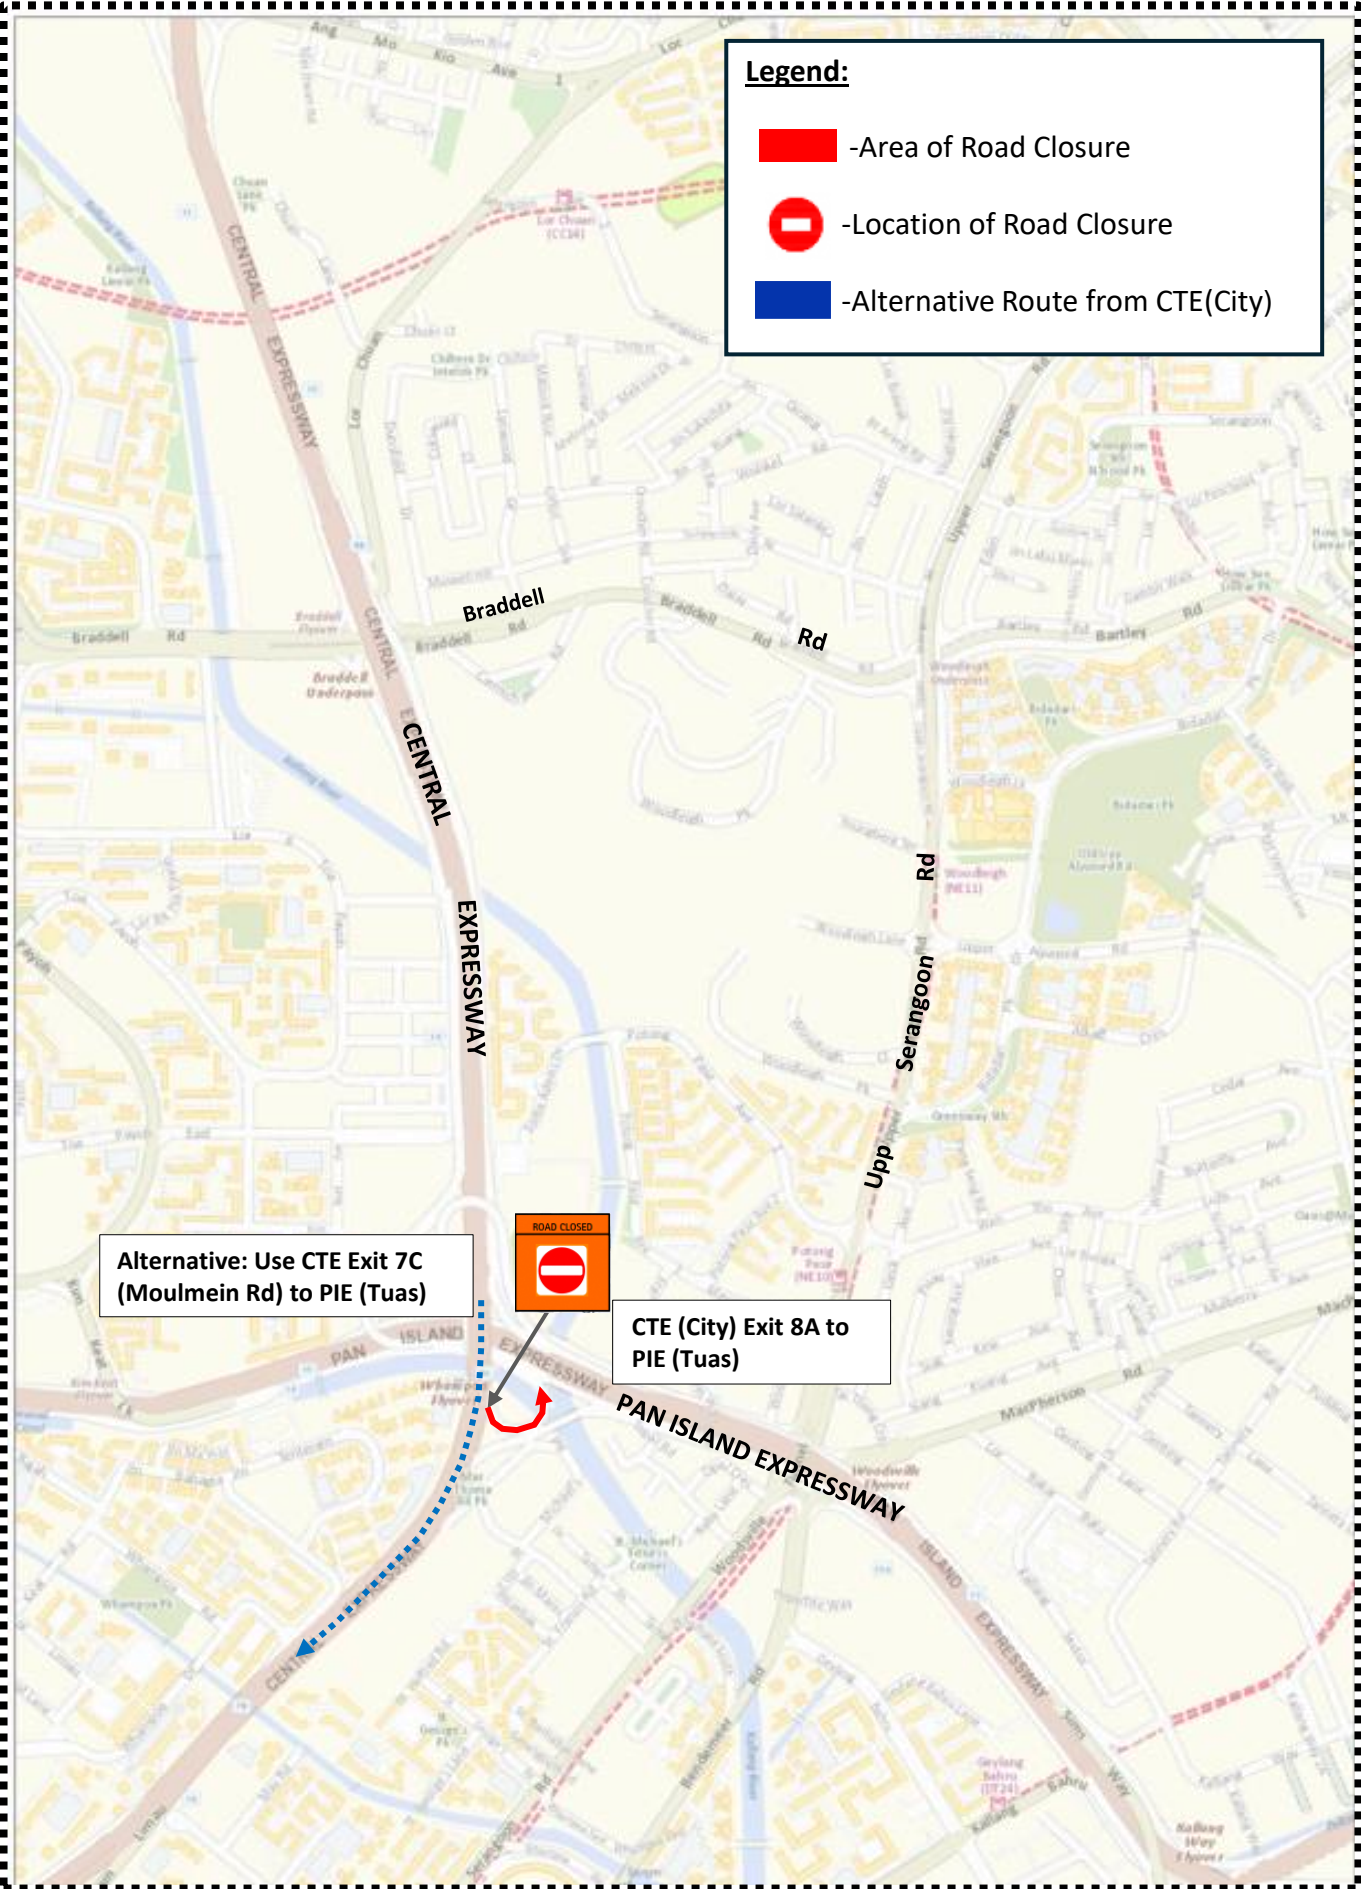

5 June 2026 and 10 June 2026  
12.00am to 5.00am

**4 June 2026, 6 June 2026, 7 June 2026, 12 June 2026 and 17 June 2026**  
**12.00am to 5.00am**

**Legend:**

-  -Area of Road Closure
-  -Location of Road Closure
-  -Alternative Route

Serangoon Rd entering to PIE(Tuas) and CTE(SLE).

**Alternative:**

1. To PIE(Tuas), use CTE(City) Exit 7C (Moulmein Rd).
2. To CTE(SLE), use Braddell Rd Via Upp Serangoon Rd.