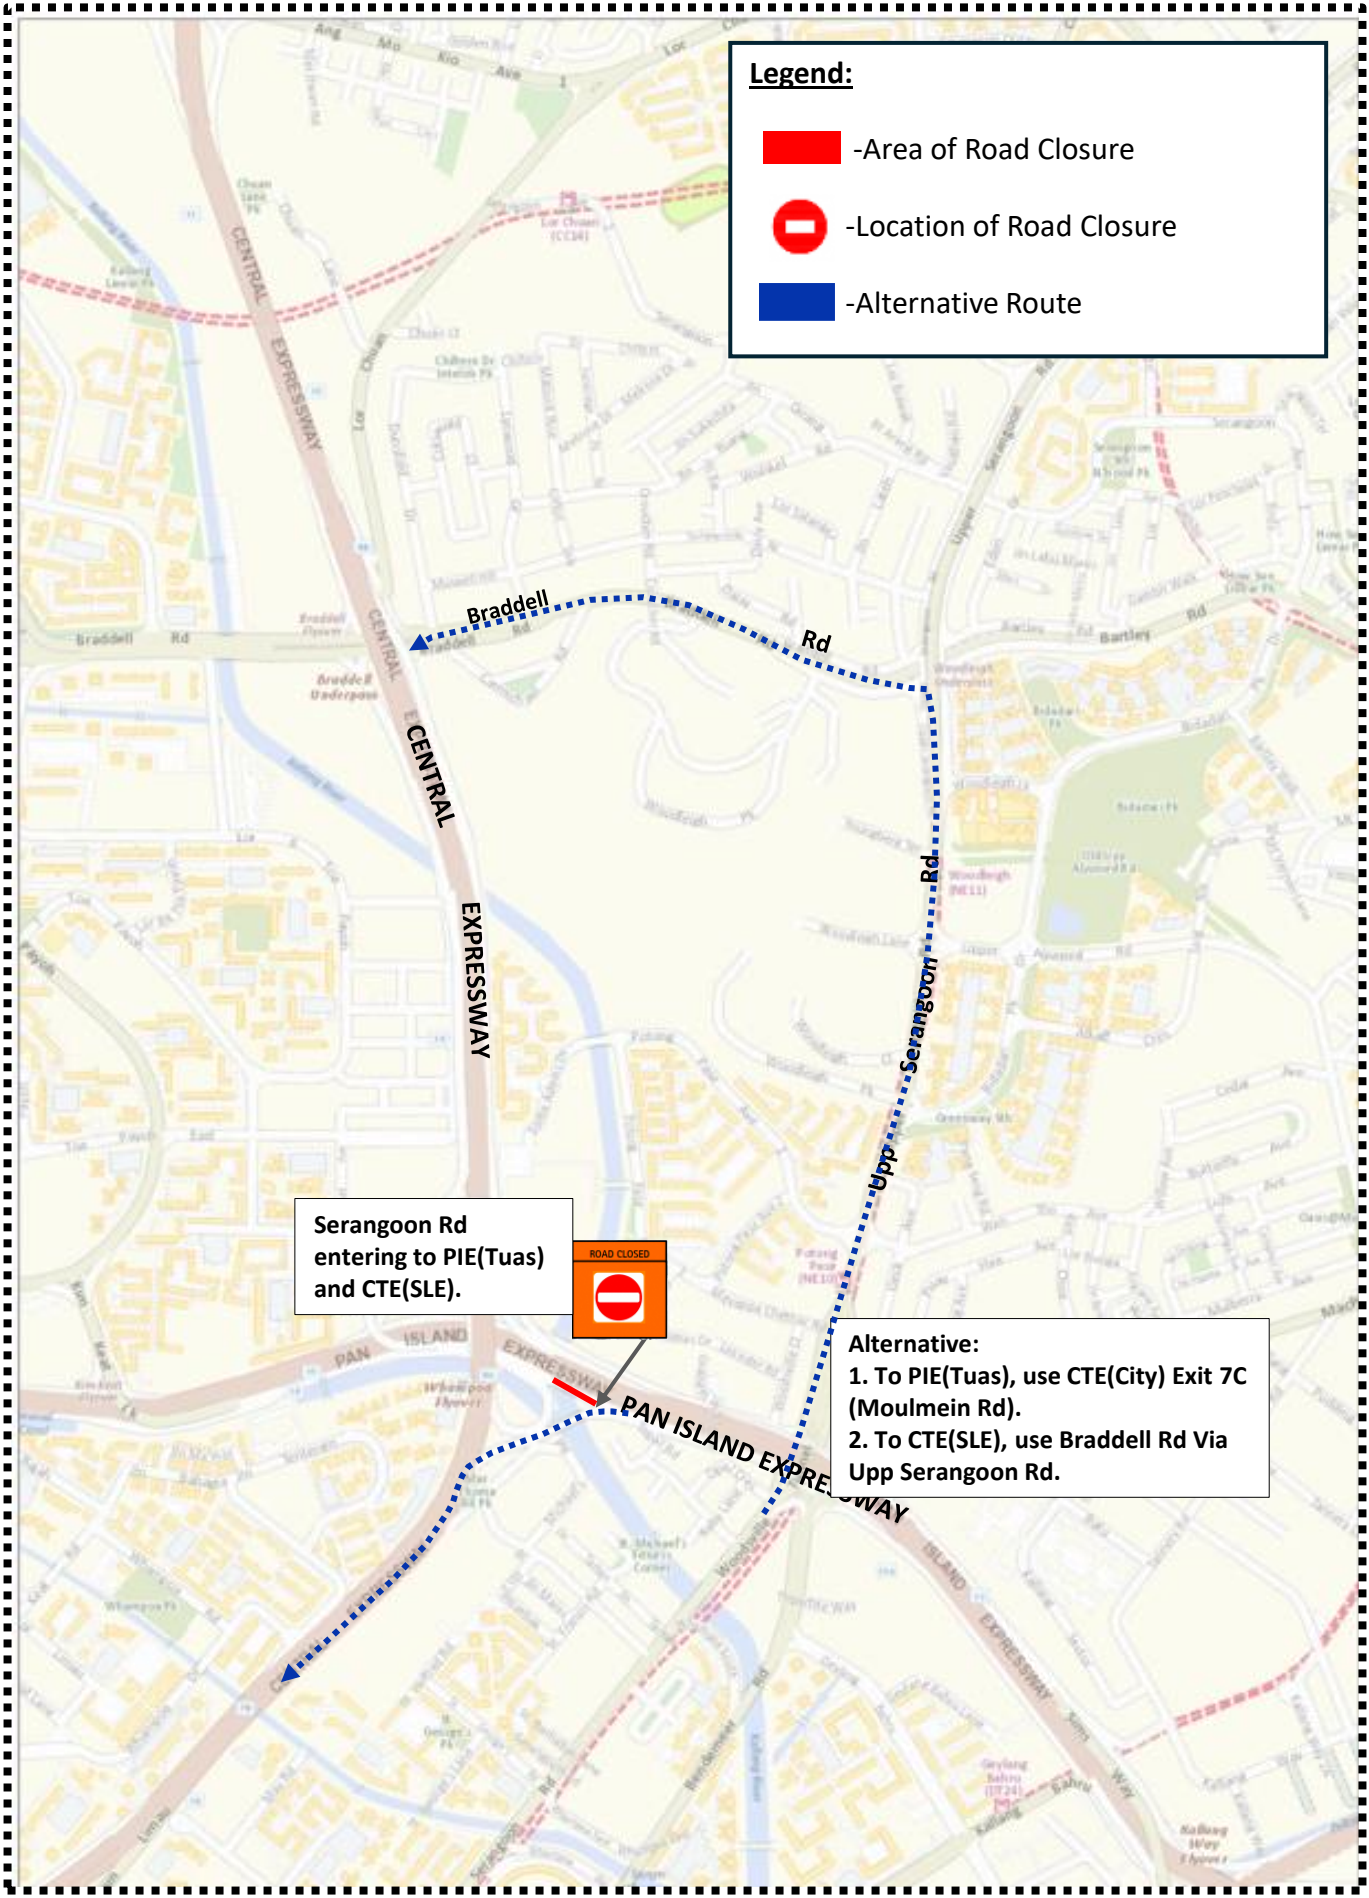

5 June 2026 and 10 June 2026  
12.00am to 5.00am

**4 June 2026, 6 June 2026, 7 June 2026, 12 June 2026 and 17 June 2026**  
**12.00am to 5.00am**

**Legend:**

-  -Area of Road Closure
-  -Location of Road Closure
-  -Alternative Route

Serangoon Rd entering to PIE(Tuas) and CTE(SLE).

**Alternative:**

1. To PIE(Tuas), use CTE(City) Exit 7C (Moulmein Rd).
2. To CTE(SLE), use Braddell Rd Via Upp Serangoon Rd.